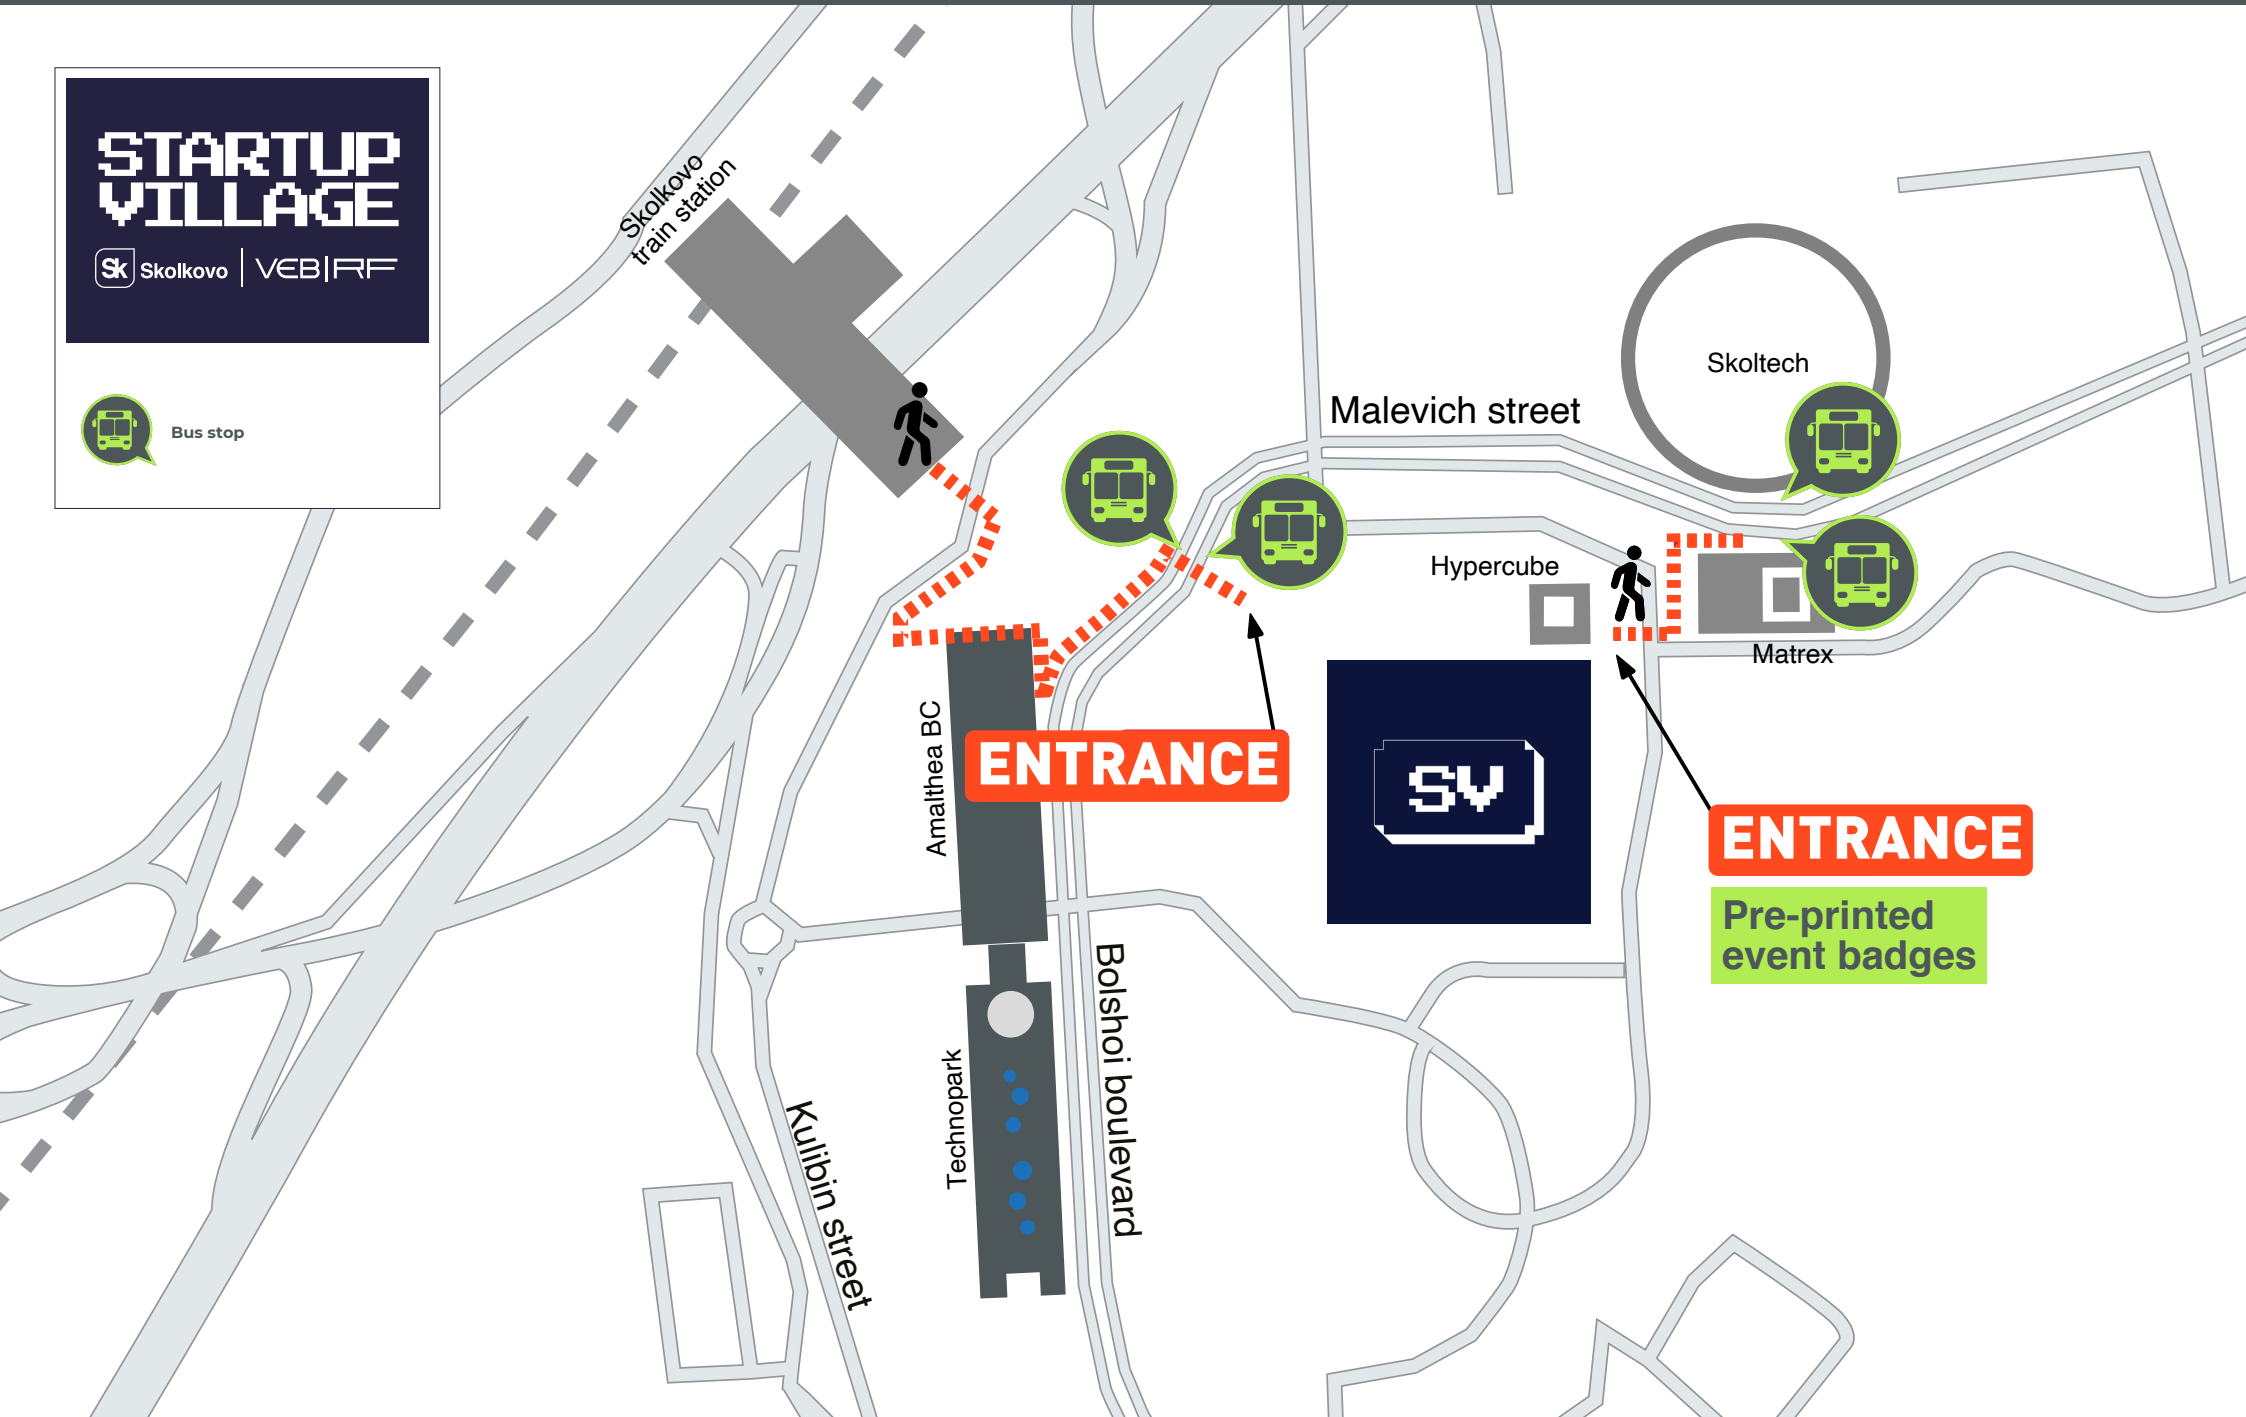

HOW TO GET TO SUV 2022 FROM PUBLIC TRANSPORT STATIONS

**STARTUP
VILLAGE**

Sk Skolkovo | VEB|RF

 Bus stop

ENTRANCE

ENTRANCE

Pre-printed
event badges